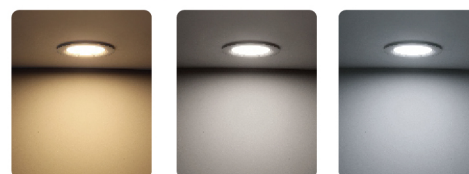

COMMERCIAL LIGHTING

LED LIGHT

2700-6500K

Mounting: recessed **Materials:** ABS+Aluminium
Warranty: 1 year **Body color:** white

ML03-TMR11R ML03-TGU10R ML03-TPAR20R ML03-PAR30R

ML03-TMR11S ML03-TGU10S ML03-TPAR20S ML03-PAR30S

Rotatable UBSTAR003 ECO

Item	Input	Watt	Luminous	PF	IP	Angle	Hold Size	Dimension
ML03-TMR11-R/S	110~240V	3W	240lm	0.4	20	38°	55mm	70x70x30mm
ML03-TGU10-R/S	110~240V	4.5W/6W	350/450lm	0.5	20	38°	70mm	85x85x30mm
ML03-TPAR20-R/S	110~240V	7W/9W	550/800lm	0.5	20	38°	90mm	115x115x35mm
ML03-TPAR30-R/S	110~240V	10W/12W	800/1050lm	0.5	20	38°	120mm	135x135x40mm